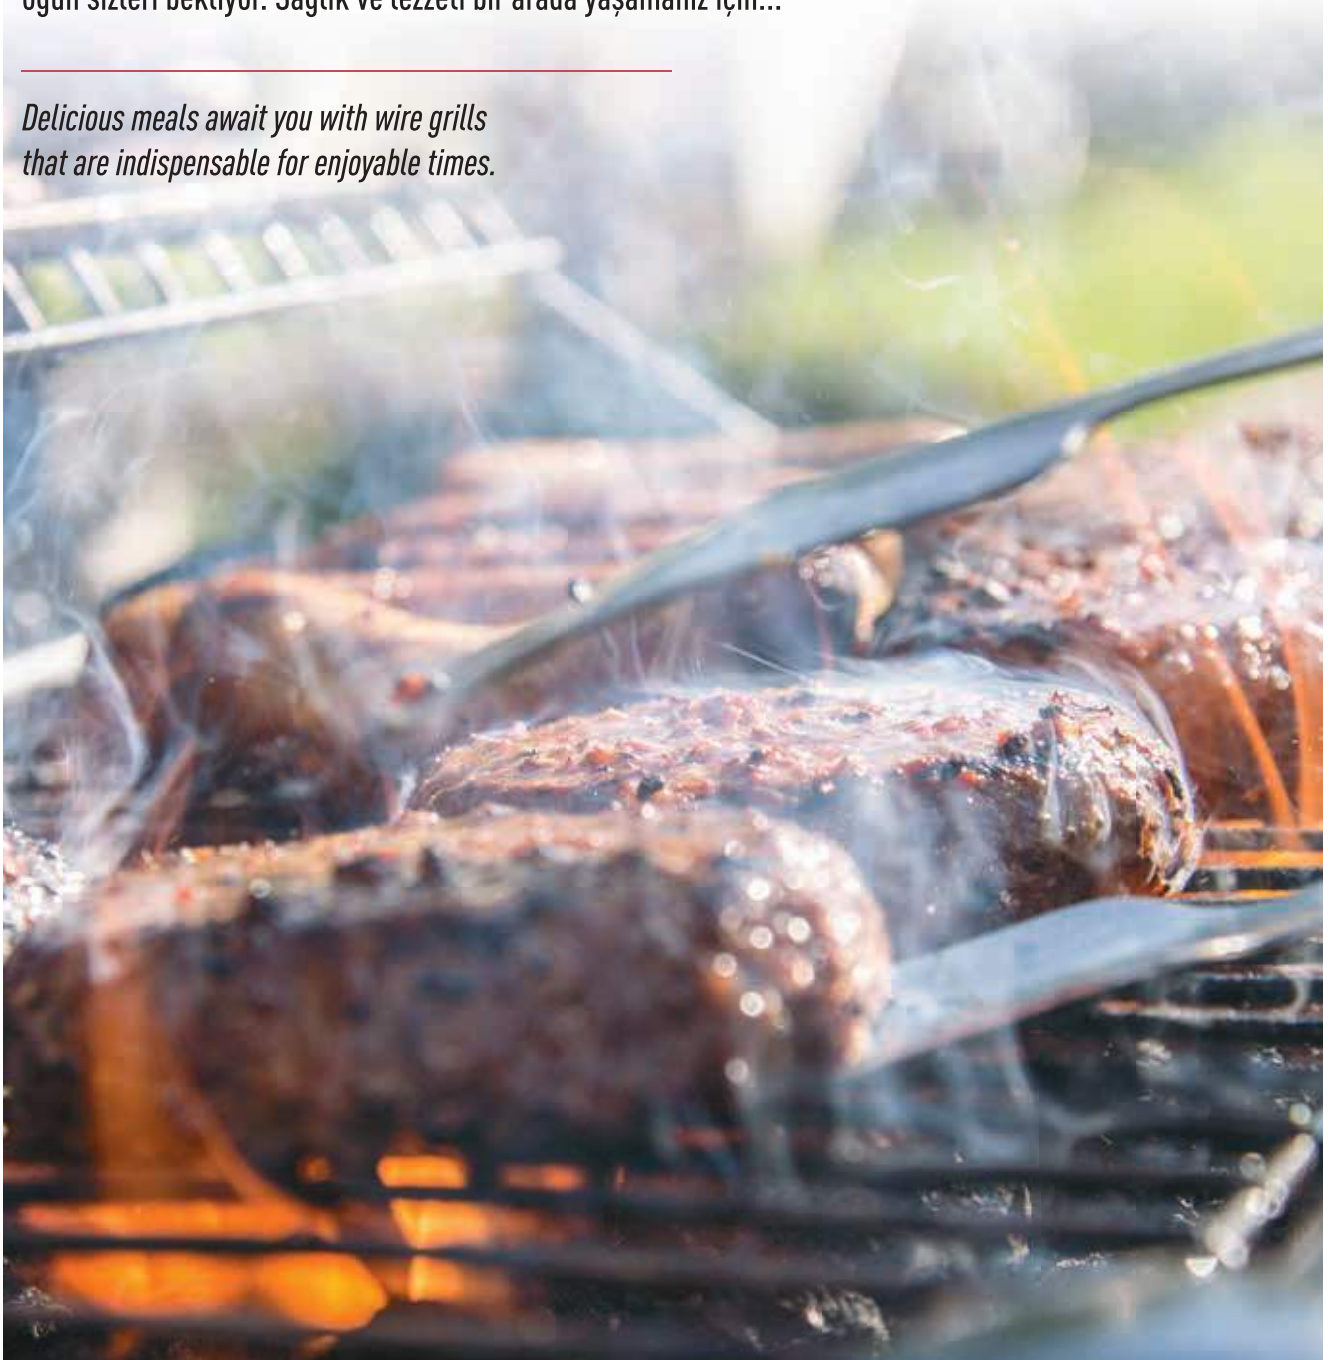

TEL IZGARALAR

WIRE GRILLS

Keyifli zamanların vazgeçilmezi olan tel ızgaralarla lezzetli bir öğün sizleri bekliyor. Sağlık ve lezzeti bir arada yaşamanız için...

Delicious meals await you with wire grills that are indispensable for enjoyable times.