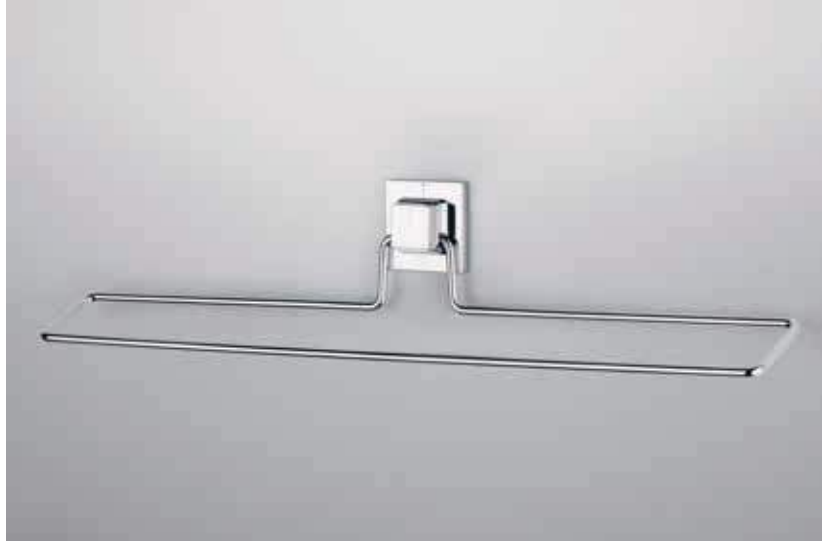

- Chrome Plated
- Patented Mounting System
- Color Box

Ölçü Size	Ağırlık Weight	Koli İçi Adet Units Per Package
6.3 x 40.5 x 4 cm	210 g	50

MATKAP & VİDA KULLANMAYA SON NO DRILLS AND SCREWS
APPLY GLUE AND WAIT AT LEAST 6 HOURS
Not affected by Water and Moisture. Sticks and Not Falls Down.